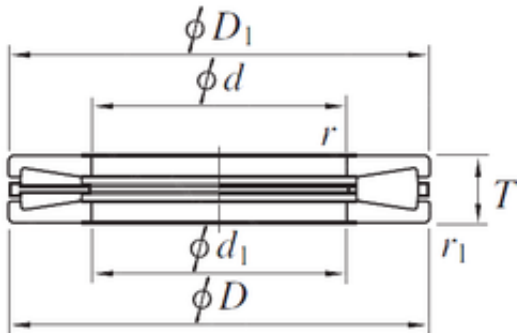

## T691 Spherical Roller Bearings

Bearing No. T691

Size	174.625x358.775x82.550 mm
Bore Diameter	174.625 mm
Outer Diameter	358.775 mm
Width	82.550 mm
d	174.625 mm
D	358.775 mm
T	82.550 mm
d1	174.625 mm
r min.	6.4 mm
r1 min.	6.4 mm
D1	358.775 mm
Weight	45.0 Kg
Basic dynamic load rating (C)	1 950 kN